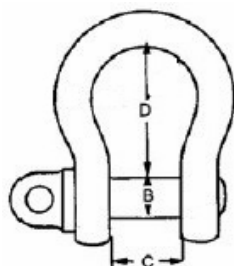

SWL TONNES	Ins.	B mm	Ins.	C mm	Ins.	D mm
0.30	3/8	9.5	3/8	9.5	7/8	22.1
0.60	1/2	12.7	5/8	15.8	1 3/8	34.9
1.00	5/8	15.8	7/8	22.1	1 7/8	47.5
1.75	3/4	19	1	25.4	2 1/4	57.1
2.50	7/8	22.1	1 1/4	31.7	2 3/4	69.8

LARGE DEE SHACKLES

SWL TONNES	Ins.	B mm	Ins.	C mm	Ins.	D mm
0.25	3/8	9.5	1/2	12.7	1	25.4
0.50	1/2	12.7	3/4	19	1 1/2	38.1
0.75	5/8	15.8	1 1/8	28.6	2 1/8	54
1.50	3/4	19	1 1/4	31.7	2 1/2	63.5
2.00	7/8	22.1	1 1/2	38.1	2 7/8	72.9

SMALL BOW SHACKLES

SWL TONNES	Ins.	B mm	Ins.	C mm	Ins.	D mm
0.20	3/8	9.5	1/2	12.7	1	25.4
0.50	1/2	12.7	5/8	15.8	1 1/2	38.1
1.00	5/8	15.8	7/8	22.1	2	50.8
1.50	3/4	19	1 1/8	28.6	2 1/2	63.5
2.00	7/8	22.1	1 3/8	34.9	3	76.2

LARGE BOW SHACKLES

SWL TONNES	Ins.	B mm	Ins.	C mm	Ins.	D mm
0.15	3/8	9.5	1/2	12.7	1 1/8	28.6
0.45	1/2	12.7	5/8	15.8	1 5/8	41.2
0.75	5/8	15.8	7/8	22.1	2 1/8	54
1.25	3/4	19	1 1/8	28.6	2 3/4	69.8
2.00	7/8	22.1	1 3/8	34.9	3 3/8	85.7