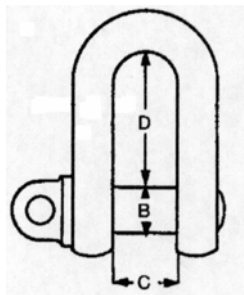

Rated Capacities For Round Slings								
Working load limit for each sling in basic configuration	Colour Coding	Available lengths periphery	Straight Pull M* = 1	Choke Hitch M* = 0.8	Basket Hitch Parallel M* = 2	Basket Hitch 90° M* = 1.4	Two Leg Sling Max 90° M* = 1.4	4 Leg Sling Max 90° M* = 2
1.0	Violet	1 to 32 metres	1.0	0.8	2.0	1.4	1.4	2.0
2.0	Green	1 to 32 metres	2.0	1.6	4.0	2.8	2.8	4.0
3.0	Yellow	1 to 32 metres	3.0	2.4	6.0	4.2	4.2	6.0
4.0	Grey	1 to 32 metres	4.0	3.2	8.0	5.6	5.6	8.0
5.0	Red	1 to 32 metres	5.0	4.0	10.0	7.0	7.0	10.0
6.0	Brown	2 to 32 metres	6.0	4.8	12.0	8.4	8.4	12.0
8.0	Blue	2 to 32 metres	8.0	6.4	16.0	11.2	11.2	16.0
10	Orange	2 to 32 metres	10.0	8.0	20.0	14.0	14.0	20.0

M = Mode Factor Factor of Safety for all webbing Slings = 7 : 1
 Working Load Limit (WLL) = Sling Rating x Mode Factor

SHACKLES

Large and Small Dee and Bow Shackles in a wide range of sizes.

SMALL DEE SHACKLES

SWL TONNES	Ins.	B mm	Ins.	C mm	Ins.	D mm
0.30	3/8	9.5	3/8	9.5	7/8	22.1
0.60	1/2	12.7	5/8	15.8	1 3/8	34.9
1.00	5/8	15.8	7/8	22.1	1 7/8	47.5
1.75	3/4	19	1	25.4	2 1/4	57.1
2.50	7/8	22.1	1 1/4	31.7	2 3/4	69.8

LARGE DEE SHACKLES

SWL TONNES	Ins.	B mm	Ins.	C mm	Ins.	D mm
0.25	3/8	9.5	1/2	12.7	1	25.4
0.50	1/2	12.7	3/4	19	1 1/2	38.1
0.75	5/8	15.8	1 1/8	28.6	2 1/8	54
1.50	3/4	19	1 1/4	31.7	2 1/2	63.5
2.00	7/8	22.1	1 1/2	38.1	2 7/8	72.9